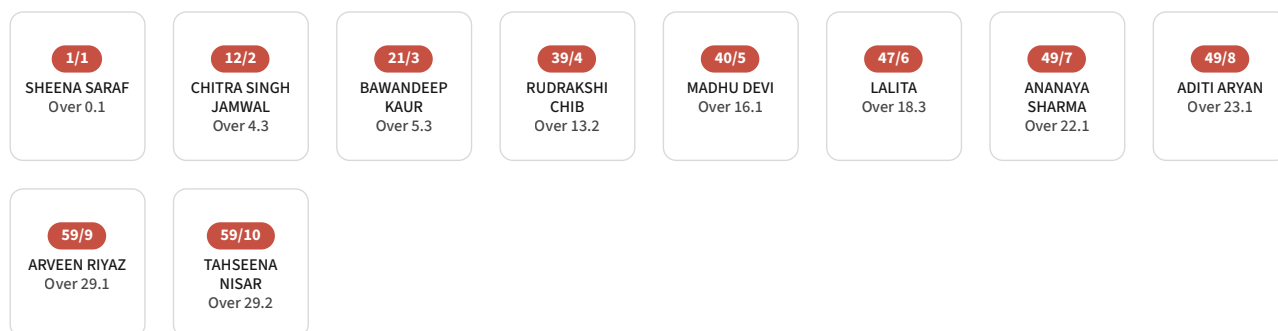

FRI, 7 MAR 2025 | 09:00 IST

Last 12 Deliveries

Scorecard Squad Wagon Wheel Manhattan & Worm

UTTAR PRADESH 1st Inns J & K 2nd Inns

Table with columns: #, Batters, R, B, 4'S, 6'S, SR. Rows include Sheena Saraf, Bawandeep Kaur, Chitra Singh Jamwal, Rudrakshi Chib (C), Aditi Aryan, Madhu Devi, Lalita (WK), Ananaya Sharma, Mariya Noorain, Arveen Riyaz, Tahseena Nisar.

Total 59 (29.2 Ov)

Extras : 9 (Nb 0, W 4, B 4, Lb 1, P 0)

CRR : 2.01 HIGHEST P'SHIP : 18

Fall Of Wickets

Bowlers

Table with columns: O, M, R, W, E/R, D. Rows include Garima Yadav, Almas Bharadwaj, Falak Naz, Sonam Yadav, Archana Devi.