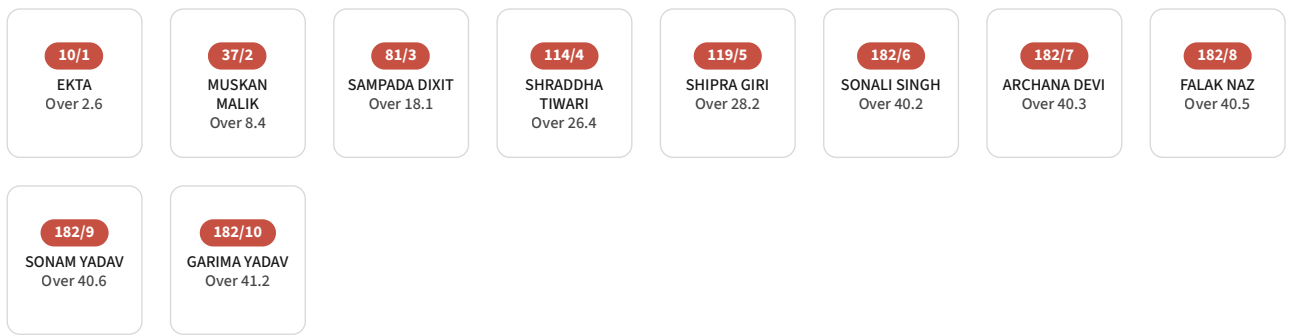

Last 12 Deliveries

Scorecard Squad Wagon Wheel Manhattan & Worm

UTTAR PRADESH 1st Inns J & K 2nd Inns

Table with columns: #, Batters, R, B, 4'S, 6'S, SR. Rows include players like Sampada Dixit, Ekta, Muskan Malik, Shipra Giri, Shraddha Tiwari, Sonali Singh, Garima Yadav, Archana Devi, Falak Naz, Sonam Yadav, and Almas Bharadwaj.

Total 182 (41.2 Ov)

Extras : 13 (Nb 1, W 12, B 0, Lb 0, P 0)

CRR : 4.4 HIGHEST P'SHIP : 63

Fall Of Wickets

Bowlers

Table with columns: O, M, R, W, E/R, D. Rows include bowlers like Mariya Noorain, Arveen Riyaz, Madhu Devi, Chitra Singh Jamwal, Ananaya Sharma, Rudrakshi Chib, and Tahseena Nisar.