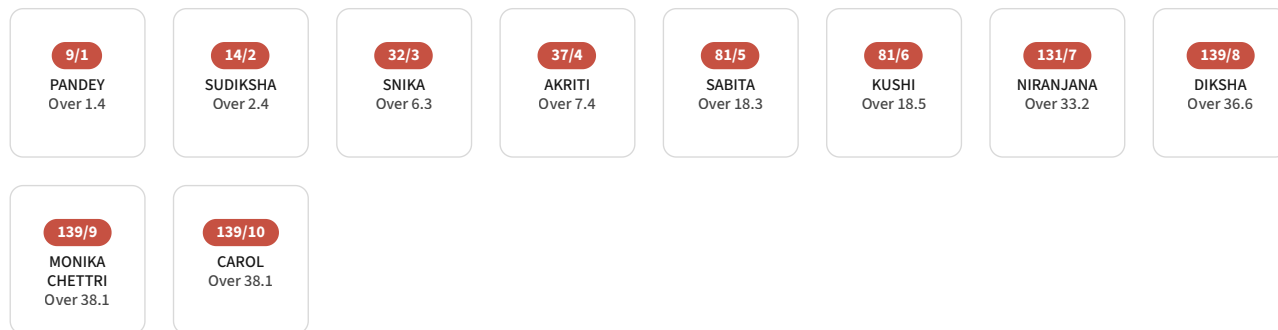

Last 12 Deliveries

Scorecard

Squad

Wagon Wheel

Manhattan & Worm

J & K 1st Inns SIKKIM 2nd Inns

#	Batters	R	B	4'S	6'S	SR
+ 1	PANDEY b Sania Slathia	5	10	0	0	50.00
+ 2	SUDIKSHA lbw Ananya Dogra	2	2	0	0	100.00
+ 3	SNIKA run out (Bhagya Lakshmi Jamwal)	13	21	1	0	61.90
+ 4	AKRITI (C)(WK) c Sania Slathia b Mahika Singh Rana	10	10	2	0	100.00
+ 5	SABITA c Laaibah Rafiq b Reyanshu Rani	25	40	5	0	62.50
+ 6	NIRANJANA c & b Manya Banotra	48	74	7	0	64.86
+ 7	KUSHI b Reyanshu Rani	0	2	0	0	0.00
+ 8	DIKSHA c Shruti Thakur b Sania Slathia	19	48	0	0	39.58
+ 9	NAMREETA	1	21	0	0	4.76
+ 10	MONIKA CHETTRI lbw Sania Slathia	0	1	0	0	0.00
+ 11	CAROL Absent Hurt	0	0	0	0	-

**Total** **139/10** (38.1 Ov)

Extras : 16 (Nb 0, W 16, B 0, Lb 0, P 0)

CRR : 3.64 HIGHEST P'SHIP : 50

Fall Of Wickets

Bowlers	O	M	R	W	E/R	D
+  Ananya Dogra	3.0	0	19	1	6.33	10
+  Sania Slathia	8.1	0	27	3	3.31	36
+  Manya Banotra	7.0	1	16	1	2.29	34
+  Mahika Singh Rana	7.0	2	22	1	3.14	33
+  Reyanshu Rani	5.0	0	22	2	4.40	22
+  Bhagya Lakshmi Jamwal	4.0	0	14	0	3.50	17
+  Ridhima Rajput	3.0	0	11	0	3.67	13
+  Shruti Thakur	1.0	0	8	0	8.00	1