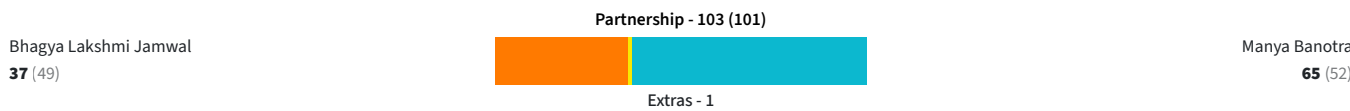

Partnerships