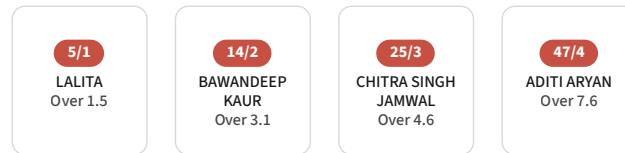

MATCH CENTER

WOMENS UNDER 23 ONE DAY TROPHY Women's U23 One Day Match St'Xavier's KCA Cricket Ground, Trivandrum

55/4 9.4 Ov | RR : 5.69 vs 54 27.4 Ov | RR : 1.95

J & K Won by 6 Wickets

SUN, 9 MAR 2025 | 09:00 IST

Last 12 Deliveries

Scorecard Squad Wagon Wheel Manhattan & Worm

MIZORAM 1st Inns J & K 2nd Inns

Table with columns: #, Batters, R, B, 4'S, 6'S, SR. Rows include LALITA (WK), BAWANDEEP KAUR, CHITRA SINGH JAMWAL, RUDRAKSHI CHIB (C), ADITI ARYAN, MADHU DEVI.

Total 55/4 (9.4 Ov)

Extras : 10 (Nb 1, W 9, B 0, Lb 0, P 0)

CRR : 5.69 HIGHEST P'SHIP : 22

Fall Of Wickets