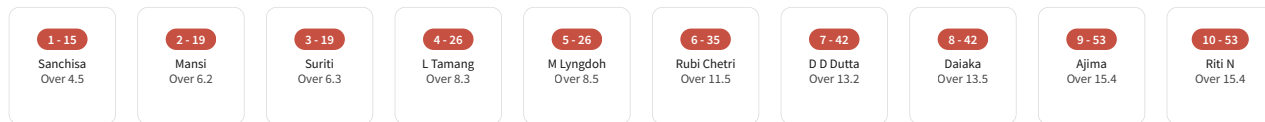

← MATCH CENTER

Senior Womens One Day Trophy
KCA Cricket Ground, Mangalapuram

188/4 50.0 Overs vs 53 15.4 Overs

J & K Won By 135 Runs

Last 12 Deliveries

Scorecard Squad Wagon Wheel Manhattan & Worm

J & K 1st Inns MEGHALAYA 2nd Inns

#	Batters	R	B	SR	4'S	6'S
1	L Tamang b Sarla Devi	4	21	19.05	0	0
2	Sanchisa lbw Sarla Devi	12	16	75.00	3	0
3	Mansi lbw Sarla Devi	1	5	20.00	0	0
4	Suriti lbw Sarla Devi	0	1	0.00	0	0
5	D D Dutta (c) c Ananaya Sharma b Sandhya	16	23	69.57	2	0
6	M Lyngdoh (wk) b Sarla Devi	0	2	0.00	0	0
7	Rubi Chetri run out (Rudrakshi Chib)	1	7	14.29	0	0
8	Cheanchi <i>Not out</i>	9	12	75.00	2	0
9	Daiaka b Sandhya	0	3	0.00	0	0
10	Ajima b Sandhya	1	4	25.00	0	0
11	Riti N Absent Hurt	0	0	-	0	0

Total 53 15.4 Ov

Extras (B 0, Lb 3, W 6, Nb 0) 9 RR: 3.38

Fall Of Wickets