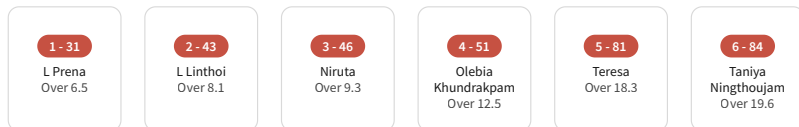

Fall Of Wickets

Did Not Bat

Bowlers

| | Bowlers | O | R | WKTS | DOTS | ECON |
|---|-----------------------|-----|----|------|------|------|
| + | Mariya Noorain | 3.0 | 18 | 0 | 12 | 6.00 |
| + | Aanvi Singh | 3.0 | 17 | 0 | 12 | 5.67 |
| + | Ananaya Sharma | 4.0 | 4 | 3 | 21 | 1.00 |
| + | Manya Banotra | 2.0 | 16 | 0 | 8 | 8.00 |
| + | Ananya Dogra | 4.0 | 14 | 1 | 15 | 3.50 |
| + | Tahseena Nisar | 4.0 | 11 | 1 | 16 | 2.75 |