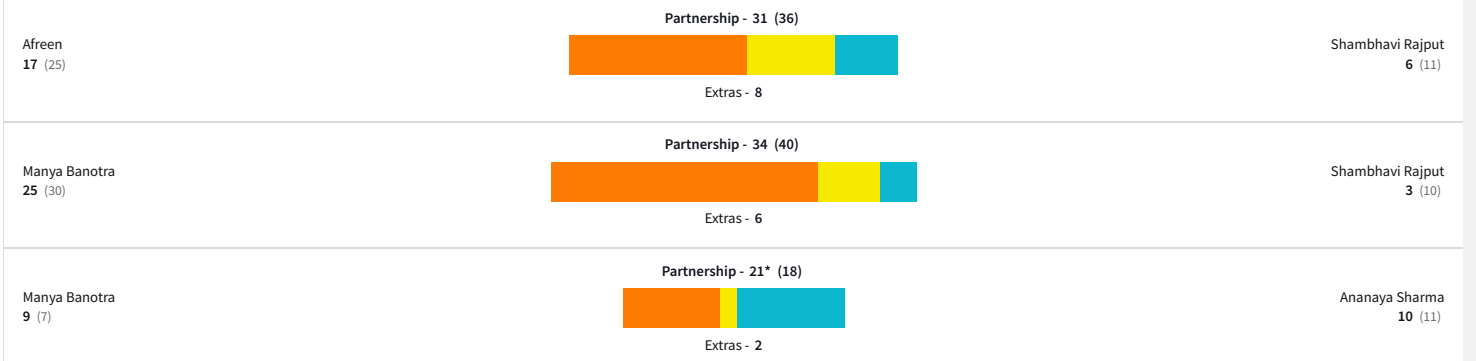

International Domestic

Partnerships

MEN WOMEN

Videos | Fixtures | Results | News | Players | Rankings | Stats | Series And Tournaments | Archive

Venue Gokulbhai Somabhai Patel Stadium

Umpires Prakash Kumar , Krithika V