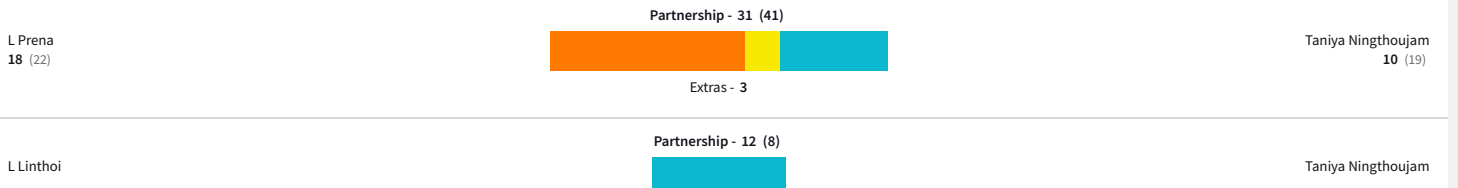

Partnerships