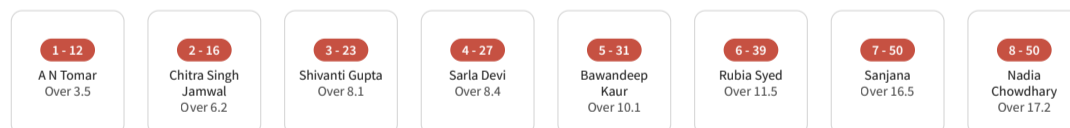

MEN WOMEN

Videos | Fixtures & Results | News | Players | Rankings | Stats | Series And Tournaments | Archive

QuickLinks DOMESTIC 2023-24 SCHEDULE > INTERNATIONAL RESULTS > BCCI DOCUMENTATION > TENDER AND RFP > JOBS >

← MATCH CENTER

SENIOR WOMENS T20 TROPHY

Shaheed Veer Narayan Singh International Stadium

55/8
20.0 Overs

140/6
20.0 Overs

Madhya Pradesh Won By 85 Runs

20 OCT 2023

Last 12 Deliveries

Scorecard Squad Wagon Wheel Manhattan & Worm

J & K 2nd Innings

#	Batters	R	B	SR	4'S	6'S
+	1 Shivanti Gupta lbw Poonam Soni	5	15	33.33	0	0
+	2 A N Tomar run out (P N Khemnar)	7	14	50.00	0	0
+	3 Chitra Singh Jamwal b Poonam Soni	4	12	33.33	0	0
+	4 Rubia Syed c & b Salonee Dangore	14	19	73.68	3	0
+	5 Sarla Devi st Sanjana Awase b Poonam Soni	4	3	133.33	1	0
+	6 Bawandeep Kaur run out (Priti Yadav)	0	3	0.00	0	0
+	7 Nadia Chowdhary c Nikita Singh b P N Khemnar	7	22	31.82	0	0
+	8 Sanjana run out (P N Khemnar)	2	15	13.33	0	0
+	9 Bismah Hassan <i>Not out</i>	2	7	28.57	0	0
+	10 Sandhya (c) <i>Not out</i>	2	10	20.00	0	0
Total						55/8 (20.0 Overs)

Extras (B 4, Lb 1, W 3, Nb 0)

8

RR : 2.75

Fall Of Wickets

Did Not Bat

Lalita (wk)

International Domestic

Bowlers	O	R	WKTS	DOTS	ECON	
+	Pooja Vastrakar	3.0	8	0	12	2.67
+	Nikita Singh	3.0	7	0	12	2.33
+	Poonam Soni	4.0	8	3	19	2.00
+	Priti Yadav	4.0	9	0	21	2.25
+	Salonee Dangore	3.0	14	1	12	4.67
+	P N Khemnar	2.0	1	1	11	0.50
+	Soumya Tiwari	1.0	3	0	4	3.00