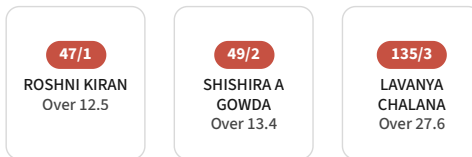

THU, 13 MAR 2025 | 09:00 IST

Last 12 Deliveries

Scorecard Squad Wagon Wheel Manhattan & Worm

J & K 1st Inns KARNATAKA 2nd Inns

Table with columns: #, Batters, R, B, 4'S, 6'S, SR. Rows include Shishira A Gowda, Roshni Kiran (C), Prerana G R, Lavanya Chalana, Soumya Verma (WK).

Total 173/3 (32.0 Ov)

Extras : 24 (Nb 0, W 18, B 6, Lb 0, P 0)

CRR : 5.41 HIGHEST P'SHIP : 86

Fall Of Wickets

Did Not Bat

Table with columns: Bowlers, O, M, R, W, E/R, D. Rows include Mariya Noorain, Ronaq Jahan, Rudrakshi Chib, Ananaya Sharma, Maroof Anjum, Chitra Singh Jamwal.