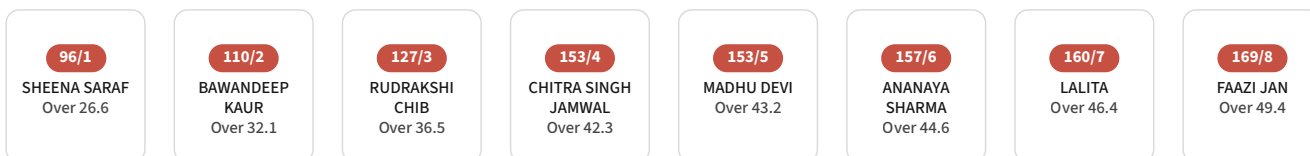

MATCH CENTER

WOMENS UNDER 23 ONE DAY TROPHY Women's U23 One Day Match KCA Cricket Ground, Mangalapuram, Trivandrum

171/8 50.0 Ov | RR : 3.42 vs 173/3 32.0 Ov | RR : 5.41

Karnataka Won by 7 Wickets

THU, 13 MAR 2025 | 09:00 IST

Last 12 Deliveries

Scorecard Squad Wagon Wheel Manhattan & Worm

J & K 1st Inns KARNATAKA 2nd Inns

Table with columns: #, Batters, R, B, 4'S, 6'S, SR. Rows include Sheena Saraf, Bawandeep Kaur, Chitra Singh Jamwal, Rudrakshi Chib (C), Madhu Devi, Ananaya Sharma, Lalita (WK), Faazi Jan, Maroof Anjum, and Ronaq Jahan.

Total 171/8 (50.0 Ov)

Extras : 23 (Nb 1, W 20, B 1, Lb 1, P 0)

CRR : 3.42 HIGHEST P'SHIP : 96

Fall Of Wickets

Did Not Bat

MARIYA NOORAIN

Table with columns: Bowlers, O, M, R, W, E/R, D. Rows include Namita D Souza, Mithila Vinod, Srinithi P Rai, Pooja Kumar M, Saloni P, and Chandasi K.

Partnerships