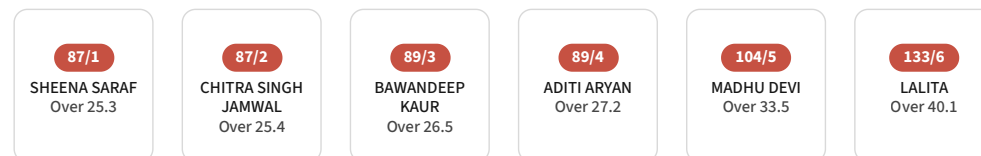

156/6 42.5 Ov | RR : 3.64 vs 152 44.4 Ov | RR : 3.4

J & K Won by 4 Wickets

WED, 5 MAR 2025 | 09:00 IST

Last 12 Deliveries

Scorecard Squad Wagon Wheel Manhattan & Worm

JHARKHAND 1st Inns J & K 2nd Inns

Table with columns: #, Batters, R, B, 4'S, 6'S, SR. Lists players like SHEENA SARAF, BAWANDEEP KAUR, CHITRA SINGH JAMWAL, etc.

Total 156/6 (42.5 Ov)

Extras : 14 (Nb 0, W 9, B 5, Lb 0, P 0)

CRR : 3.64 HIGHEST P'SHIP : 87

Fall Of Wickets

Did Not Bat

Table with columns: Bowlers, O, M, R, W, E/R, D. Lists bowlers like Khushbu Kumari, Anandita Kishor, Vrishti Kumari, etc.