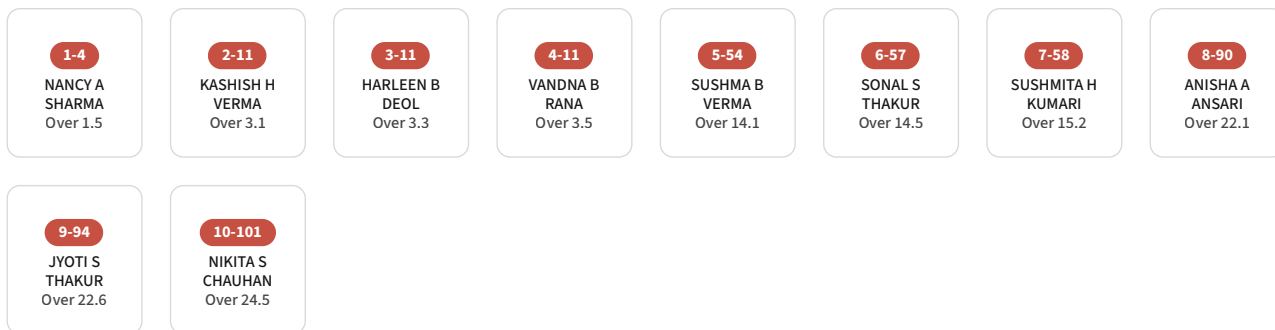

14 DEC 2024 | 08:45 IST

Last 12 Deliveries

Scorecard

Squad

Wagon Wheel

Manhattan & Worm

HIMACHAL PRADESH 1st Inns J & K 2nd Inns

Table with columns: #, Batters, R, B, SR, 4'S, 6'S. Lists players like KASHISH H VERMA, NANCY A SHARMA, HARLEEN B DEOL, etc.

Total

101/10 (24.5 Ov)

Extras : 17

(Nb 0, W 12, B 0, Lb 5 , P 0)

CRR : 4.07

HIGHEST P'SHIP : 43

Fall Of Wickets

Bowlers

Table with columns: Bowlers, O, M, R, W, E/R, D. Lists bowlers like Sarla Devi, Bismah Hassan, Rubia Syed, etc.

Partnerships

Partnership - 4 (11)

Kashish H Verma

Nancy A Sharma

MATCH CENTER

SENIOR WOMENS ONE DAY TROPHY