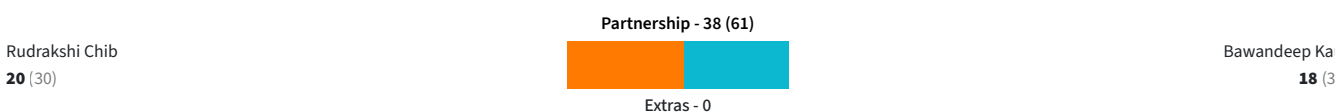

MATCH CENTER

SENIOR WOMENS ONE DAY TROPHY

Deshbandhu Park Ground, Kolkata

103/1 vs 101

28.4 Overs

101

24.5 Overs

J & K Won by 9 Wickets

14 DEC 2024 | 08:45 IST

Last 12 Deliveries

Scorecard

Squad

Wagon Wheel

Manhattan & Worm

HIMACHAL PRADESH 1st Inns J & K 2nd Inns

#	Batters	R	B	SR	4'S	6'S
+	1 RUDRAKSHI CHIB c Anisha A Ansari b Nikita S Chauhan	20	30	66.67	3	0
+	2 BAWANDEEP KAUR <i>Not out</i>	39	77	50.65	6	0
+	3 CHITRA SINGH JAMWAL <i>Not out</i>	41	65	63.08	9	0

Total **103/1 (28.4 Ov)**

Extras : 3 (Nb 0, W 1, B 0, Lb 2, P 0)

CRR : 3.59 HIGHEST P'SHIP : 65

Fall Of Wickets

1-38
RUDRAKSHI CHIB
Over 10.1

Did Not Bat

- SANDHYA
- SARLA DEVI
- JASIA AKHTER (C)
- LALITA (WK)
- ANANAYA SHARMA
- BISMAH HASSAN
- RUBIA SYED
- SHIVANTI GUPTA

Bowlers	O	M	R	W	E/R	D
+	Jyoti S Thakur	2.0	0	13	0	6.50
+	Sushmita H Kumari	4.0	0	15	0	3.75
+	Nikita S Chauhan	9.0	0	23	1	2.56
+	Yamuna V Rana	5.0	1	14	0	2.80
+	Sonal S Thakur	4.4	2	14	0	3.00
+	Kashish H Verma	2.0	0	10	0	5.00
+	Anisha A Ansari	2.0	0	12	0	6.00

Partnerships

Match Details

Tournament	SENIOR WOMENS ONE DAY TROPHY
Match	J & K vs Himachal Pradesh
Toss	J & K won the Toss and elected to Field