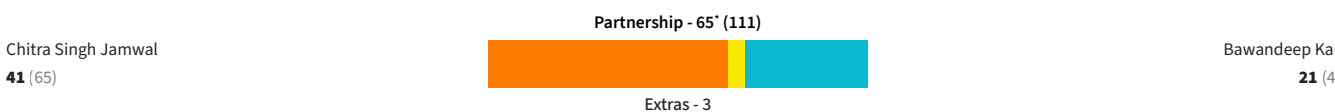

MATCH CENTER

SENIOR WOMENS ONE DAY TROPHY

Deshbandhu Park Ground, Kolkata

103/1 vs 101

28.4 Overs

101

24.5 Overs

J & K Won by 9 Wickets

14 DEC 2024 | 08:45 IST

Last 12 Deliveries

Scorecard

Squad

Wagon Wheel

Manhattan & Worm

HIMACHAL PRADESH 1st Inns J & K 2nd Inns

#	Batters	R	B	SR	4'S	6'S
+	1 RUDRAKSHI CHIB c Anisha A Ansari b Nikita S Chauhan	20	30	66.67	3	0
+	2 BAWANDEEP KAUR <i>Not out</i>	39	77	50.65	6	0
+	3 CHITRA SINGH JAMWAL <i>Not out</i>	41	65	63.08	9	0

Total **103/1 (28.4 Ov)**

Extras : 3 (Nb 0, W 1, B 0, Lb 2, P 0)

CRR : 3.59 HIGHEST P'SHIP : 65

Fall Of Wickets

1-38
RUDRAKSHI CHIB
Over 10.1

Did Not Bat

- SANDHYA
- SARLA DEVI
- JASIA AKHTER (C)
- LALITA (WK)
- ANANAYA SHARMA
- BISMAH HASSAN
- RUBIA SYED
- SHIVANTI GUPTA

Bowlers	O	M	R	W	E/R	D
+	Jyoti S Thakur	2.0	0	13	0	6.50
+	Sushmita H Kumari	4.0	0	15	0	3.75
+	Nikita S Chauhan	9.0	0	23	1	2.56
+	Yamuna V Rana	5.0	1	14	0	2.80
+	Sonal S Thakur	4.4	2	14	0	3.00
+	Kashish H Verma	2.0	0	10	0	5.00
+	Anisha A Ansari	2.0	0	12	0	6.00

Partnerships

Match Details

Tournament	SENIOR WOMENS ONE DAY TROPHY
Match	J & K vs Himachal Pradesh
Toss	J & K won the Toss and elected to Field