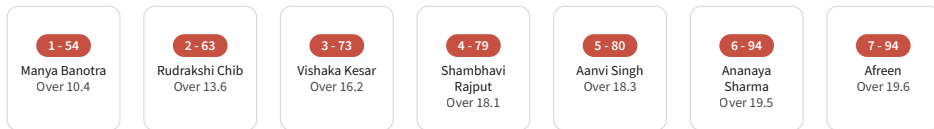

Total **94/7 (20.0 Overs)**

Extras (B 2, Lb 1, W 7, Nb 0) 10 RR: 4.7

Fall Of Wickets

Did Not Bat

Ananya Dogra Mariya Noorain Bhagya Lakshmi Jamwal

Bowlers

	Bowlers	O	R	WKTS	DOTS	ECON
+	Chitra Patel	2.0	15	0	6	7.50
+	Sakshi Shukla	3.0	14	2	12	4.67
+	Shanti Baghel	3.0	24	1	8	8.00
+	Khwab Nagwani	4.0	14	0	16	3.50
+	Tanya Beriya	4.0	10	1	18	2.50
+	Aanshi Agrawal	4.0	14	1	13	3.50