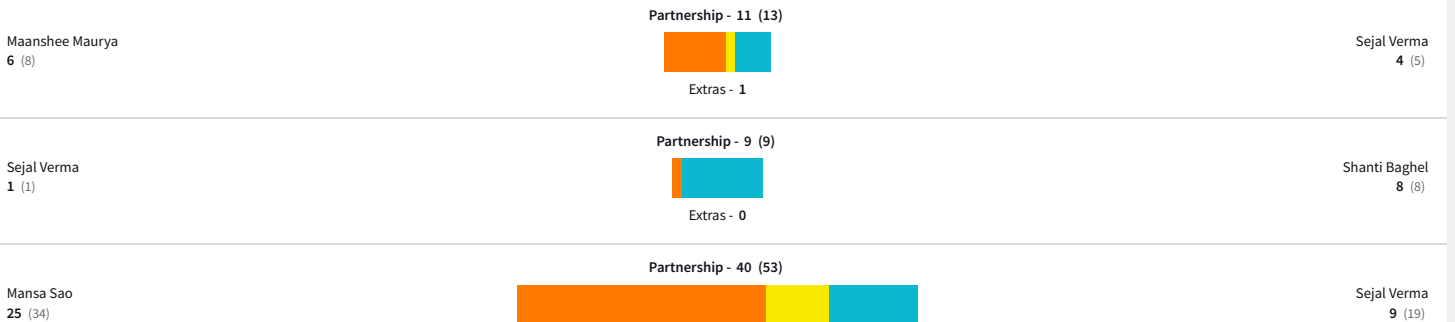

Partnerships