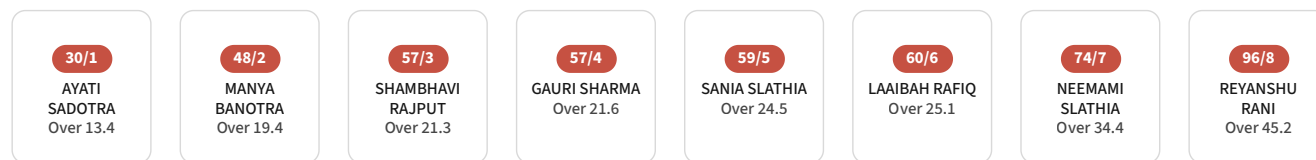

MATCH CENTER

WOMENS UNDER 19 ONE DAY TROPHY

Women's Youth List-A Match

Garware Cricket Ground, Aurangabad

103/8 50.0 Overs vs 194 47.4 Overs

Baroda Won by 91 Runs

FRI, 10 JAN 2025 | 09:00 IST

Last 12 Deliveries

Scorecard

Squad

Wagon Wheel

Manhattan & Worm

BARODA 1st Inns J & K 2nd Inns

Table with columns: #, Batters, R, B, 4'S, 6'S, SR. Lists players like AYATI SADOTRA, SHAMBHAVI RAJPUT, MANYA BANOTRA, etc.

Total 103/8 (50.0 Ov)

Extras : 5 (Nb 1, W 4, B 0, Lb 0, P 0)

CRR : 2.06 HIGHEST P'SHIP : 30

Fall Of Wickets