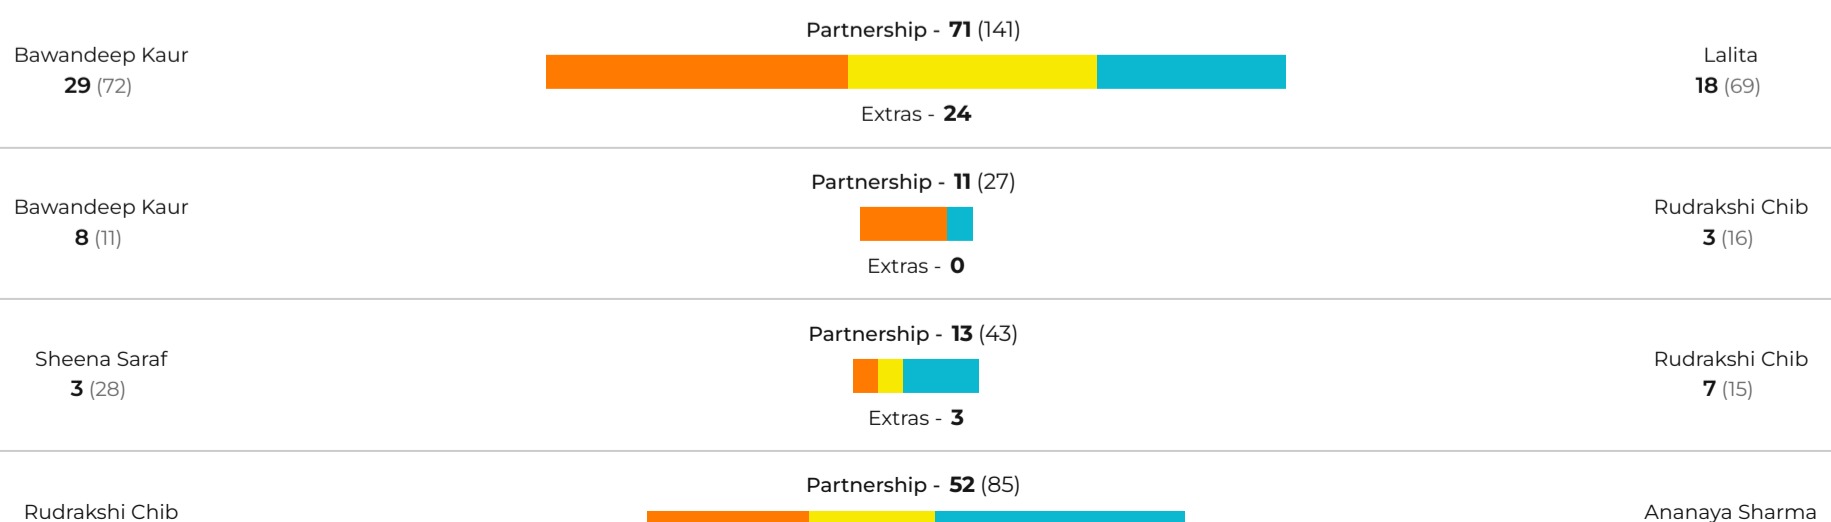

WOMENS UNDER 19 ONE DAY TROPHY

J & K WON BY 107 RUNS

J & K

165/3
50.0 OV

58
31.1 OV

RAILWAY STADIUM

ARUNACHAL PRADESH

Scorecard

Wagon Wheel

Manhattan & Worm

J & K 1st Innings

165/3 (50.0 Overs) RR : 3.3

BATTERS	RUNS	BALLS	SR	4'S	6'S	MORE
Lalita c Takam Riniu b G Yapa	18	69	26.09	0	0	+
Bawandeep Kaur b G Yapa	37	83	44.58	4	1	+
Rudrakshi Chib (c) not out	26	65	40.00	0	0	+
Sheena Saraf b Omshi Arora	3	28	10.71	0	0	+
Ananaya Sharma Retired Hurt	24	51	47.06	0	0	+
Sadiya Wani not out	17	8	212.50	2	1	+
Extras (b 3, lb 0, w 33, nb 4)	40					
TOTAL	165					

Did Not Bat

Ronaq Jahan , Sehrish Tariq (wk) , Arveen Riyaz , Afreen , Mariya Noorain

FALL OF WICKETS

1 - 71 (Lalita, 23.2 ov)

2 - 82 (Bawandeep Kaur, 27.5 ov)

3 - 95 (Sheena Saraf, 34.5 ov)

BOWLERS	O	MD	R	WKTS	ECON	MORE
D Popi	10	2	25	0	2.5	+
N Yakar	8	1	29	0	3.63	+
Chukhu Anam	5	1	24	0	4.8	+
G Yapa	10	1	28	2	2.8	+
Omshi Arora	10	1	24	1	2.4	+
Megha Sharma	7	1	32	0	4.57	+

PARTNERSHIP CHART